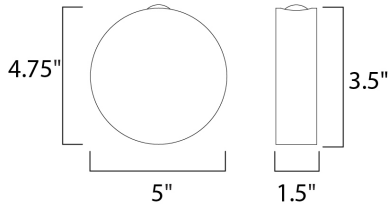

PRODUCT DESCRIPTION

MEASUREMENTS

DIMENSION : 4.75" W x 5" H x 1.5" Ext
 BACK PLATE : 3.5" W x 0.4" H x 2.5" HCO
 HANGING WEIGHT : 1.54 lb

LAMPING

INPUT VOLTAGE : 120V
 LUMENS : 280 Rated
 BULB : 1 x 4W LED PCB Integrated , 4W Total
 BULB INCLUDED : (Integrated)
 DIMMABLE : NO
 CRI : 90+ CRI
 COLOR_TEMP : 3000K